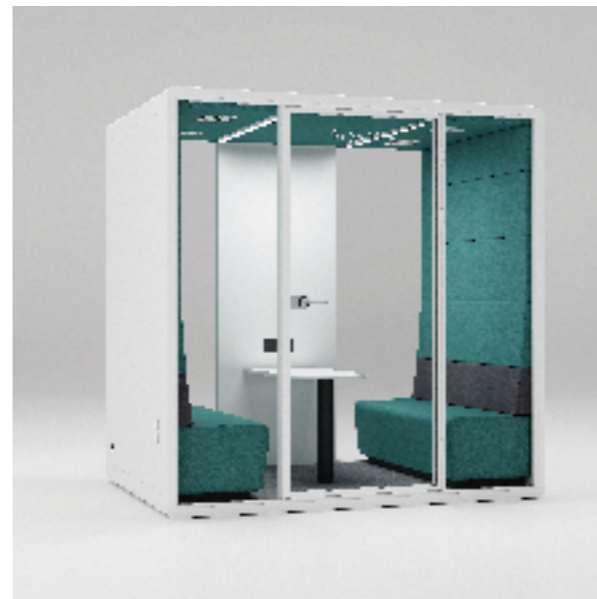

可移动的静音盒子

通过调整支撑脚的高低,让球形金属万向轮着地,在平整地面上实现移动功能,让其跟随空间布局的变化而变换位置。

Removable silet box

By adjusting the height of the support feet so that the spherical metal gimbal hits the ground,On the flat ground to realize the movement function, let it follow the spatial layout changes and change position.

外觀尺寸：W2555*D2468*H2300mm

內部尺寸：W2425*D2381*H2170mm

外框顏色

內飾材顏色

OTHER FUNCTIONAL APPLICATIONS

Our silent box
Not limited to office and business,
We can also provide a quiet and independent space for
entertainment, medical care, learning, tutoring and many
other functions.
Our color schemes and accessories suit all styles and needs,
if you need a super flexible solution,
just add wheels.
Our sustainable high quality materials ensure an
excellent user experience.

电话
Telephone

休闲
Leisure

类别:电话亭
 型号:S
 尺寸:W990*D1075*H2300
 Category: Telephone booth
 Model: S
 Size: W990*D1075*H2300

电话
Telephone

休闲
Leisure

类别:休闲洽谈舱
 型号:L
 尺寸:W2275*D1585*H2300
 Category: Leisure negotiation cabin
 Model: L
 Size: W2275*D1585*H2300

类别:休闲洽谈舱
 型号:L
 尺寸:W2275*D1585*H2300
 Category: Leisure negotiation cabin
 Model: L
 Size: W2275*D1585*H2300

类别:休闲洽谈舱
 型号:L
 尺寸:W2275*D1585*H2300
 Category: Leisure negotiation cabin
 Model: L
 Size: W2275*D1585*H2300