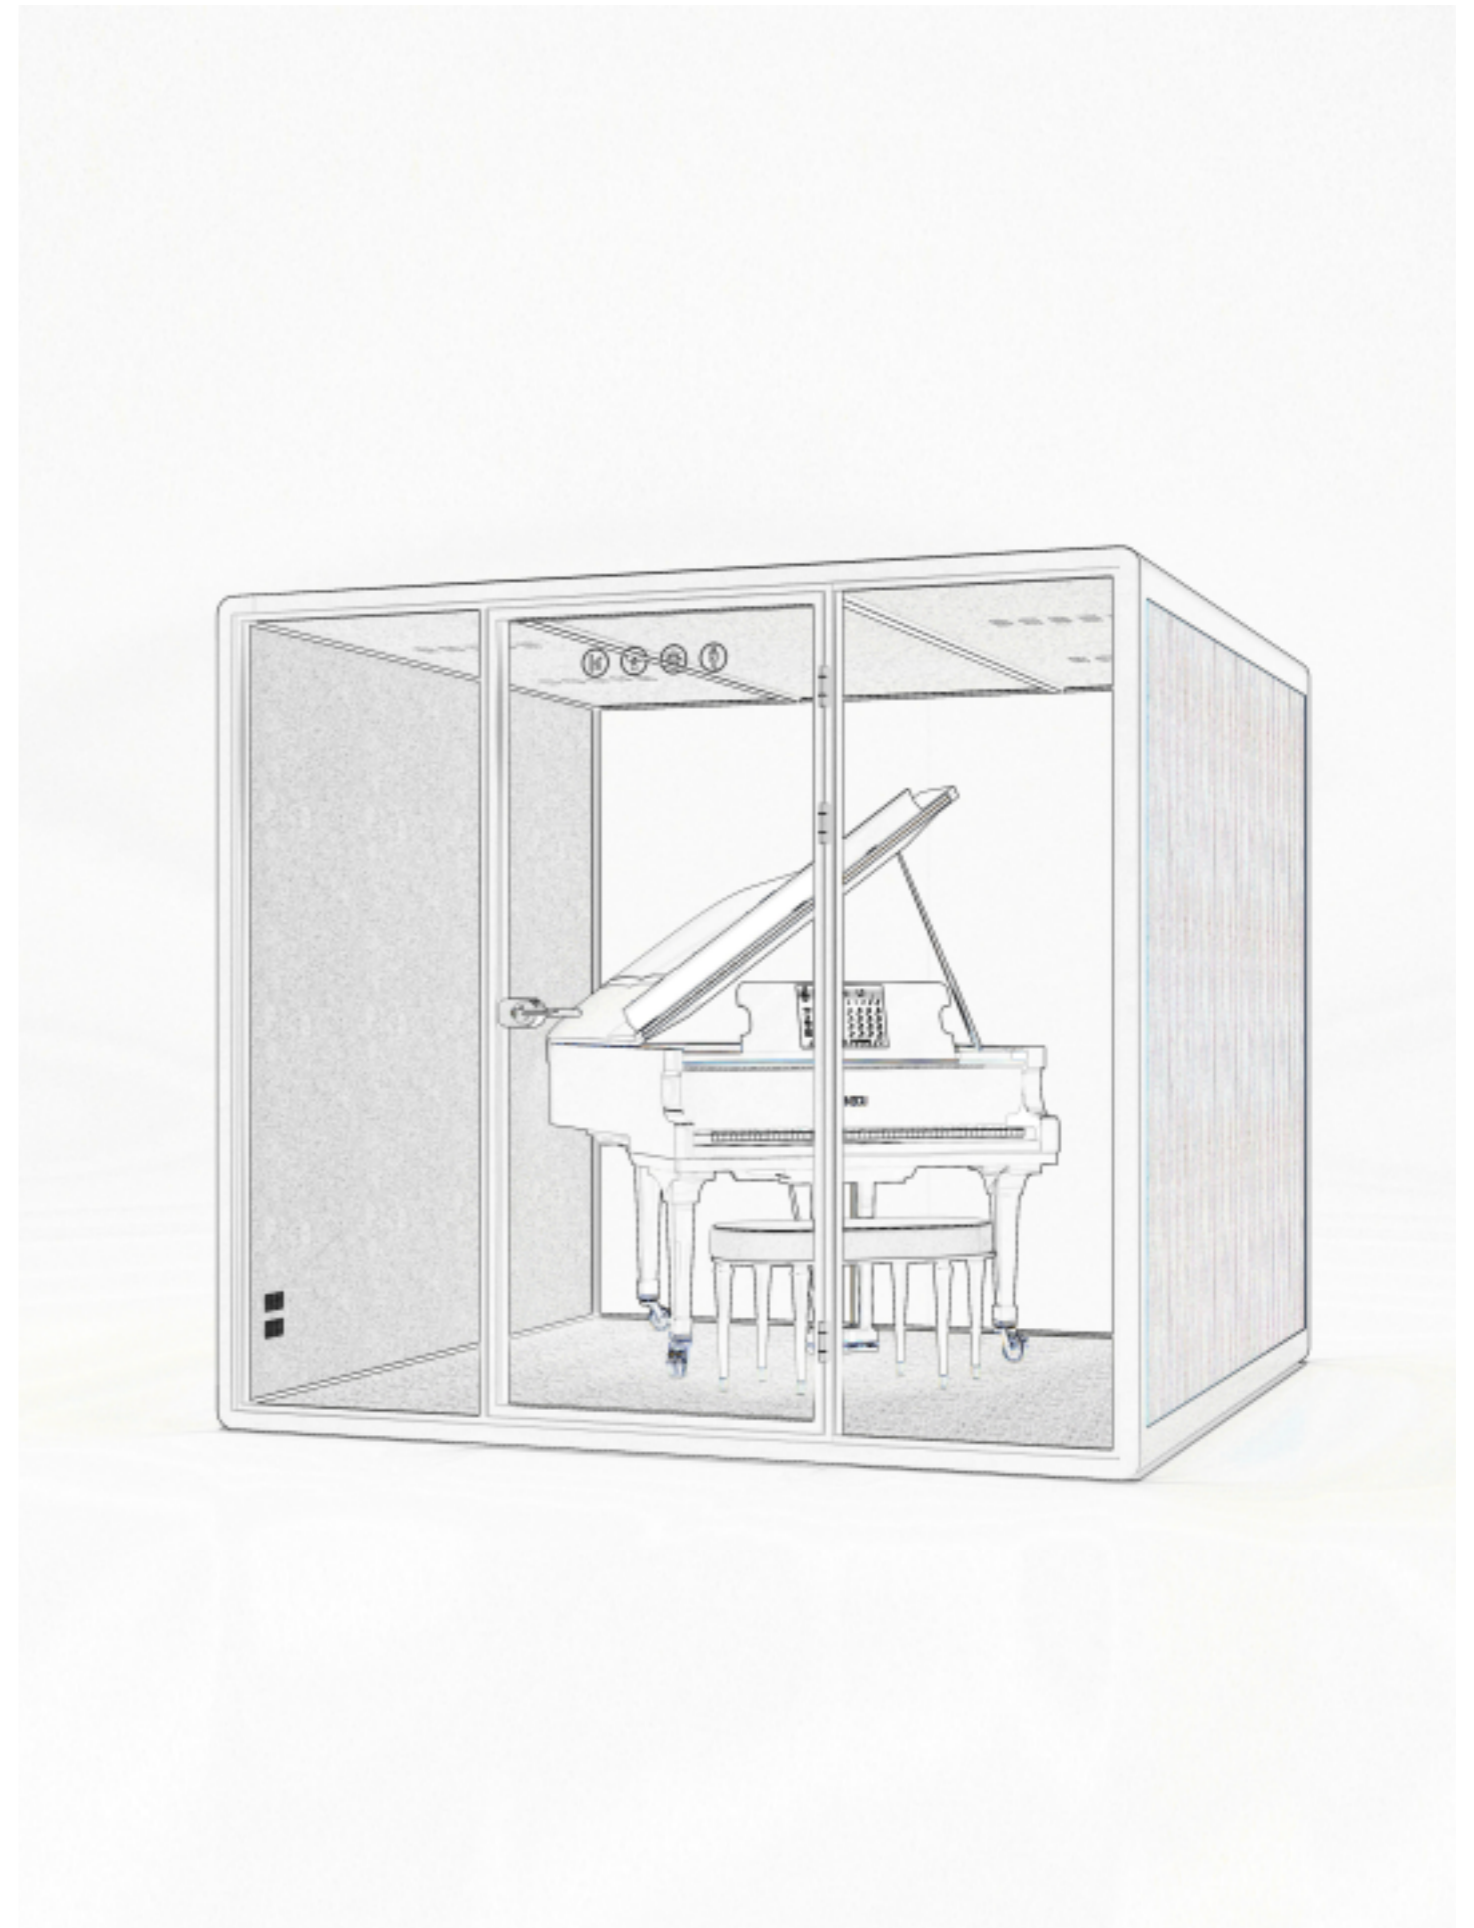

可移动的静音盒子

通过调整支撑脚的高低,让球形金属万向轮着地,在平整地面上实现移动功能,让其跟随空间布局的变化而变换位置。

Removable silet box

By adjusting the height of the support feet so that the spherical metal gimbal hits the ground,On the flat ground to realize the movement function, let it follow the spatial layout changes and change position.

STAY IN SPACE AT ALL TIMES
THE FRESHNESS AND CIRCULATION OF AIR

S Size(一人)

外觀尺寸：W1075*D990*H2300mm
內部尺寸：W945*D897*H2170mm

外框顏色

內飾材顏色

M Size(二人)

外觀尺寸：W1575*D1295*H2300mm
內部尺寸：W1445*D1208*H2170mm

外框顏色

外觀尺寸：W2555*D2468*H2300mm

內部尺寸：W2425*D2381*H2170mm

外框顏色

內飾材顏色

OTHER FUNCTIONAL APPLICATIONS

Our silent box
Not limited to office and business,
We can also provide a quiet and independent space for
entertainment, medical care, learning, tutoring and many
other functions.
Our color schemes and accessories suit all styles and needs,
if you need a super flexible solution,
just add wheels.
Our sustainable high quality materials ensure an
excellent user experience.

钢琴房
Piano room

SIZE : W2555*D2468*H2300

MODEL : XL

录音室
Recording studio

SIZE : W2555*D2468*H2300

MODEL : XL

钢琴房
Piano room

SIZE: W2555*D2468*H2300