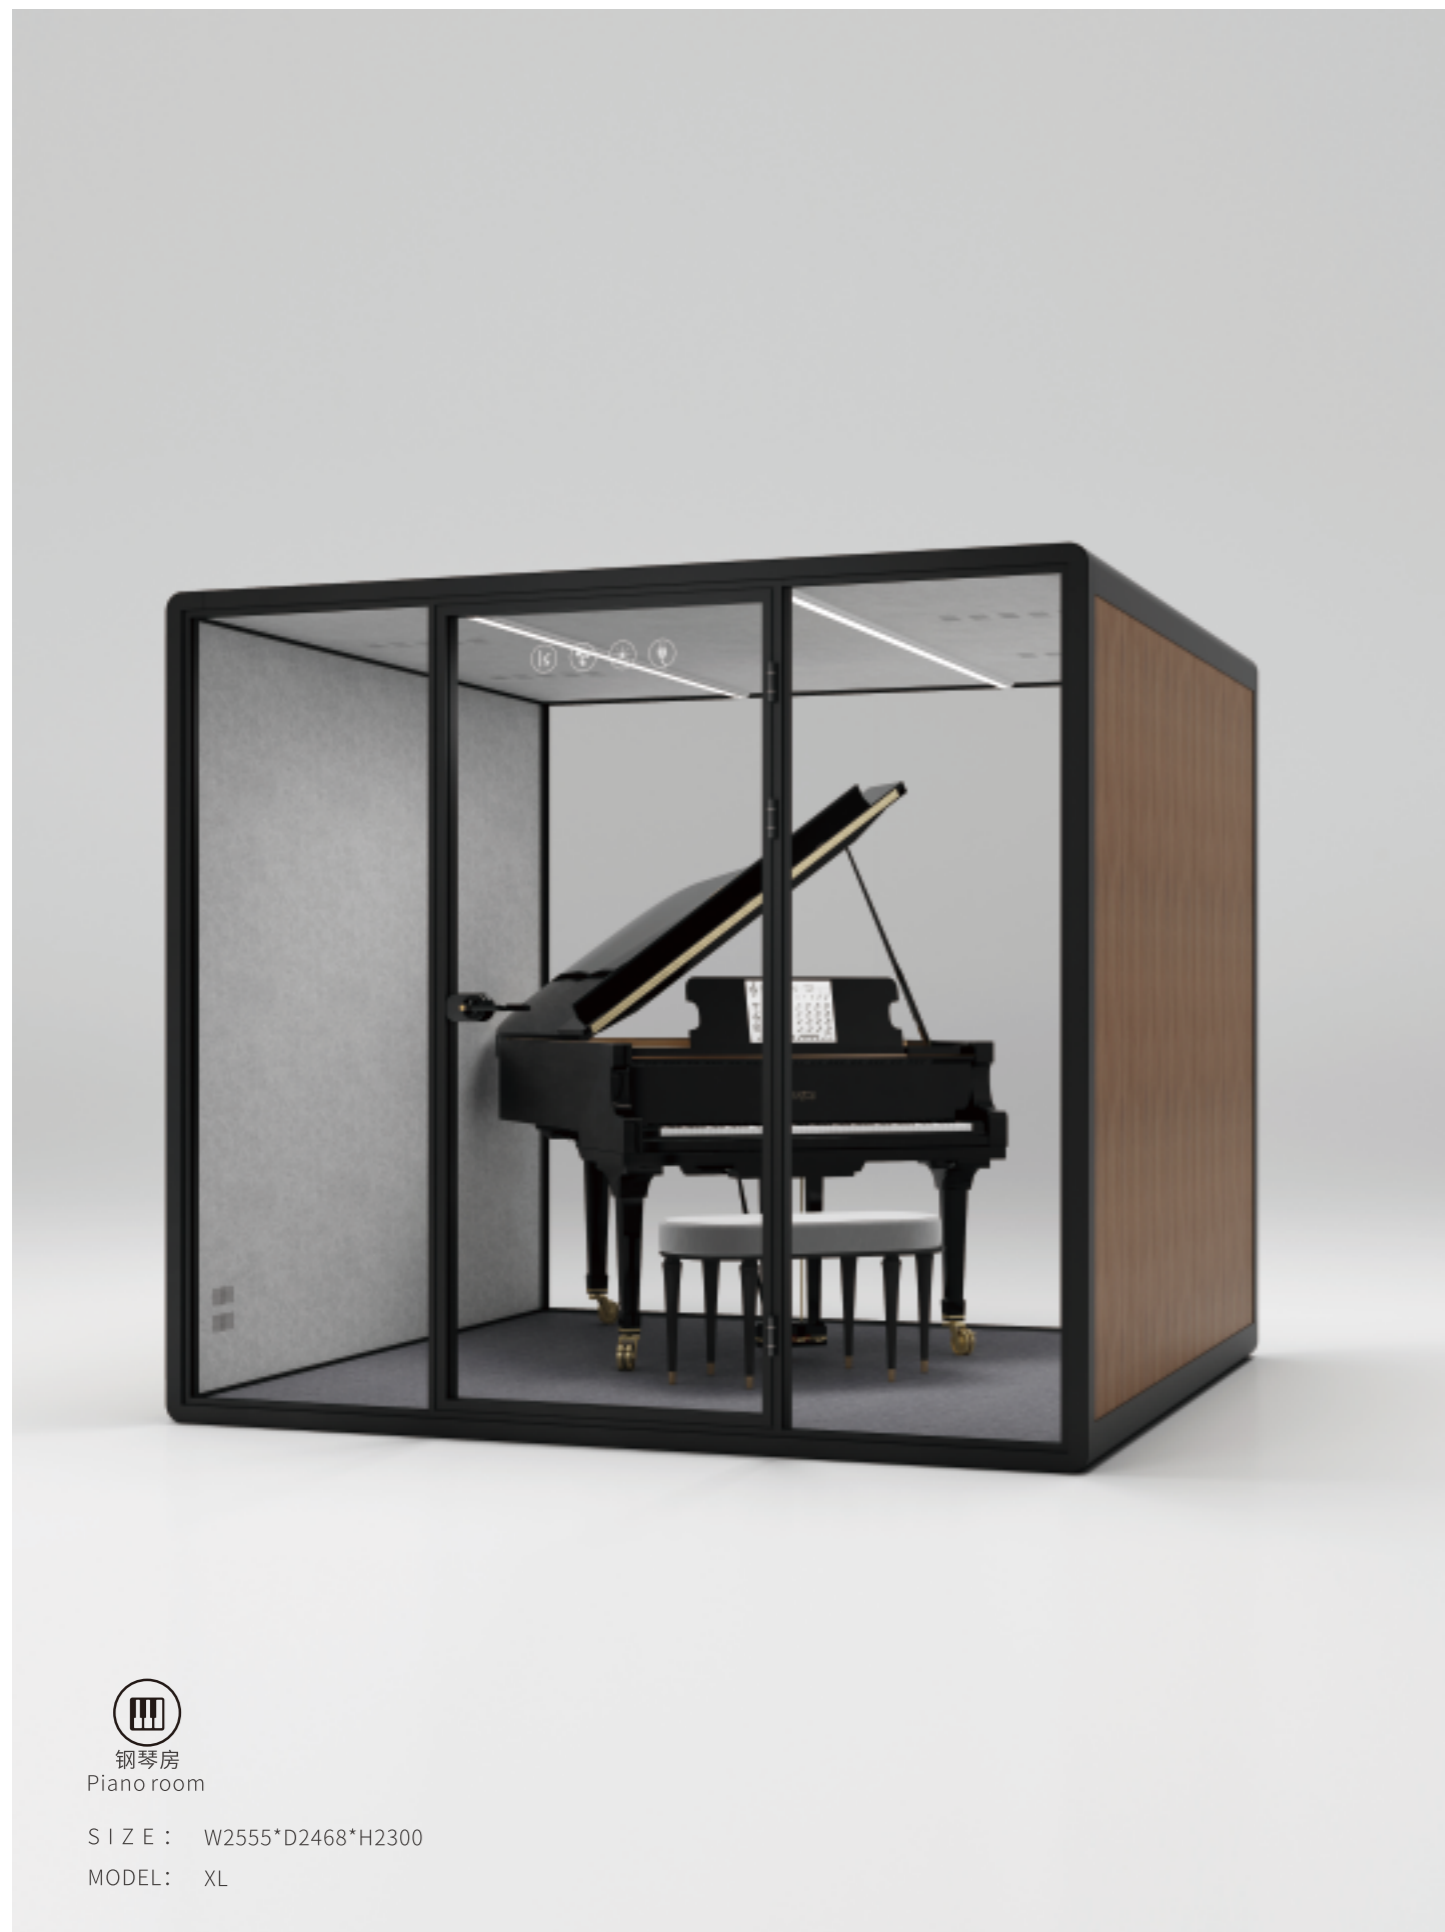

可移动的静音盒子

通过调整支撑脚的高低,让球形金属万向轮着地,在平整地面上实现移动功能,让其跟随空间布局的变化而变换位置。

Removable silet box

By adjusting the height of the support feet so that the spherical metal gimbal hits the ground,On the flat ground to realize the movement function, let it follow the spatial layout changes and change position.

STAY IN SPACE AT ALL TIMES
THE FRESHNESS AND CIRCULATION OF AIR

S Size(一人)

外觀尺寸：W1075*D990*H2300mm
內部尺寸：W945*D897*H2170mm

外框顏色

內飾材顏色

M Size(二人)

外觀尺寸：W1575*D1295*H2300mm
內部尺寸：W1445*D1208*H2170mm

外框顏色

內飾材顏色

L Size(四人)

外觀尺寸：W2275*D1585*H2300mm

內部尺寸：W2145*D1498*H2170mm

外框顏色

內飾材顏色

XL Box

XL Size(六人)

外觀尺寸：W2555*D2468*H2300mm

內部尺寸：W2425*D2381*H2170mm

外框顏色

內飾材顏色

OTHER FUNCTIONAL APPLICATIONS

Our silent box
Not limited to office and business,
We can also provide a quiet and independent space for
entertainment, medical care, learning, tutoring and many
other functions.
Our color schemes and accessories suit all styles and needs,
if you need a super flexible solution,
just add wheels.
Our sustainable high quality materials ensure an
excellent user experience.